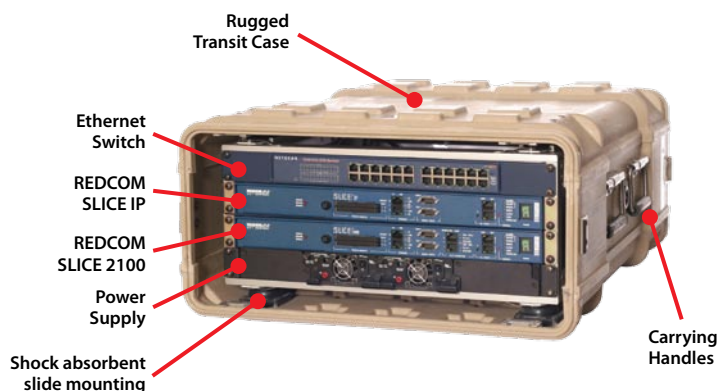

CUSTOMIZED TO MEET YOUR NEEDS

REDCOM RCPs are available in multiple configurations and can be customized with the specific communications equipment you need to fulfill your unique project requirements.

The RCPs shown on this page are examples of commonly deployed configurations. Call 1-585-924-6500 and consult with our communications experts to determine your optimal RCP configuration.

*One possible RCP configuration
with a REDCOM SLICE® 2100™ and SLICE® IP*

SAMPLE RCP CONFIGURATIONS:

SLICE® 2100™ RCP

- Up to 2,000 IP subscribers per SLICE 2100
- Supports the following optional interface modules: Line Module, Line/Trunk Module, MET Module, MSC Module, Secure Device Module & Radio Module
- 4U transit case
- 22.5 x 34.5 x 11.5 inches
- Weighs less than 80 lbs.
- Low power consumption