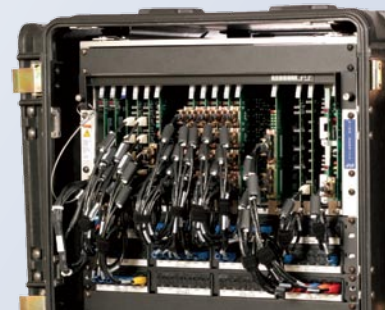

Cable distribution system

REDCOM's simple user interface allows fast and easy upgrades. REDCOM's modular cabling system enables you to easily reconfigure your system in the field to meet evolving mission requirements.